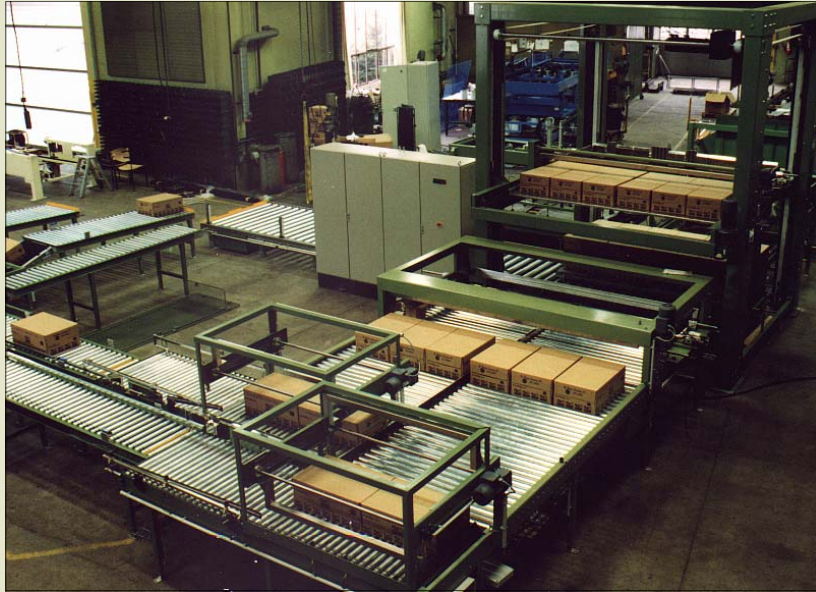

Fully automatic palletizer - for cartons and trays

- ▶ Universal fully automatic palletizer for all known types of cardboard boxes and trays.
Specially designed for automatic containers.

- ▶ Flexible and fast change-over to different packing patterns
- ▶ High or low loading depending on layout
- ▶ Available for different capacities
- ▶ Can be equipped with automatic feeding of slipsheets
- ▶ Can palletize 2 standard pallets or 1 big pallet